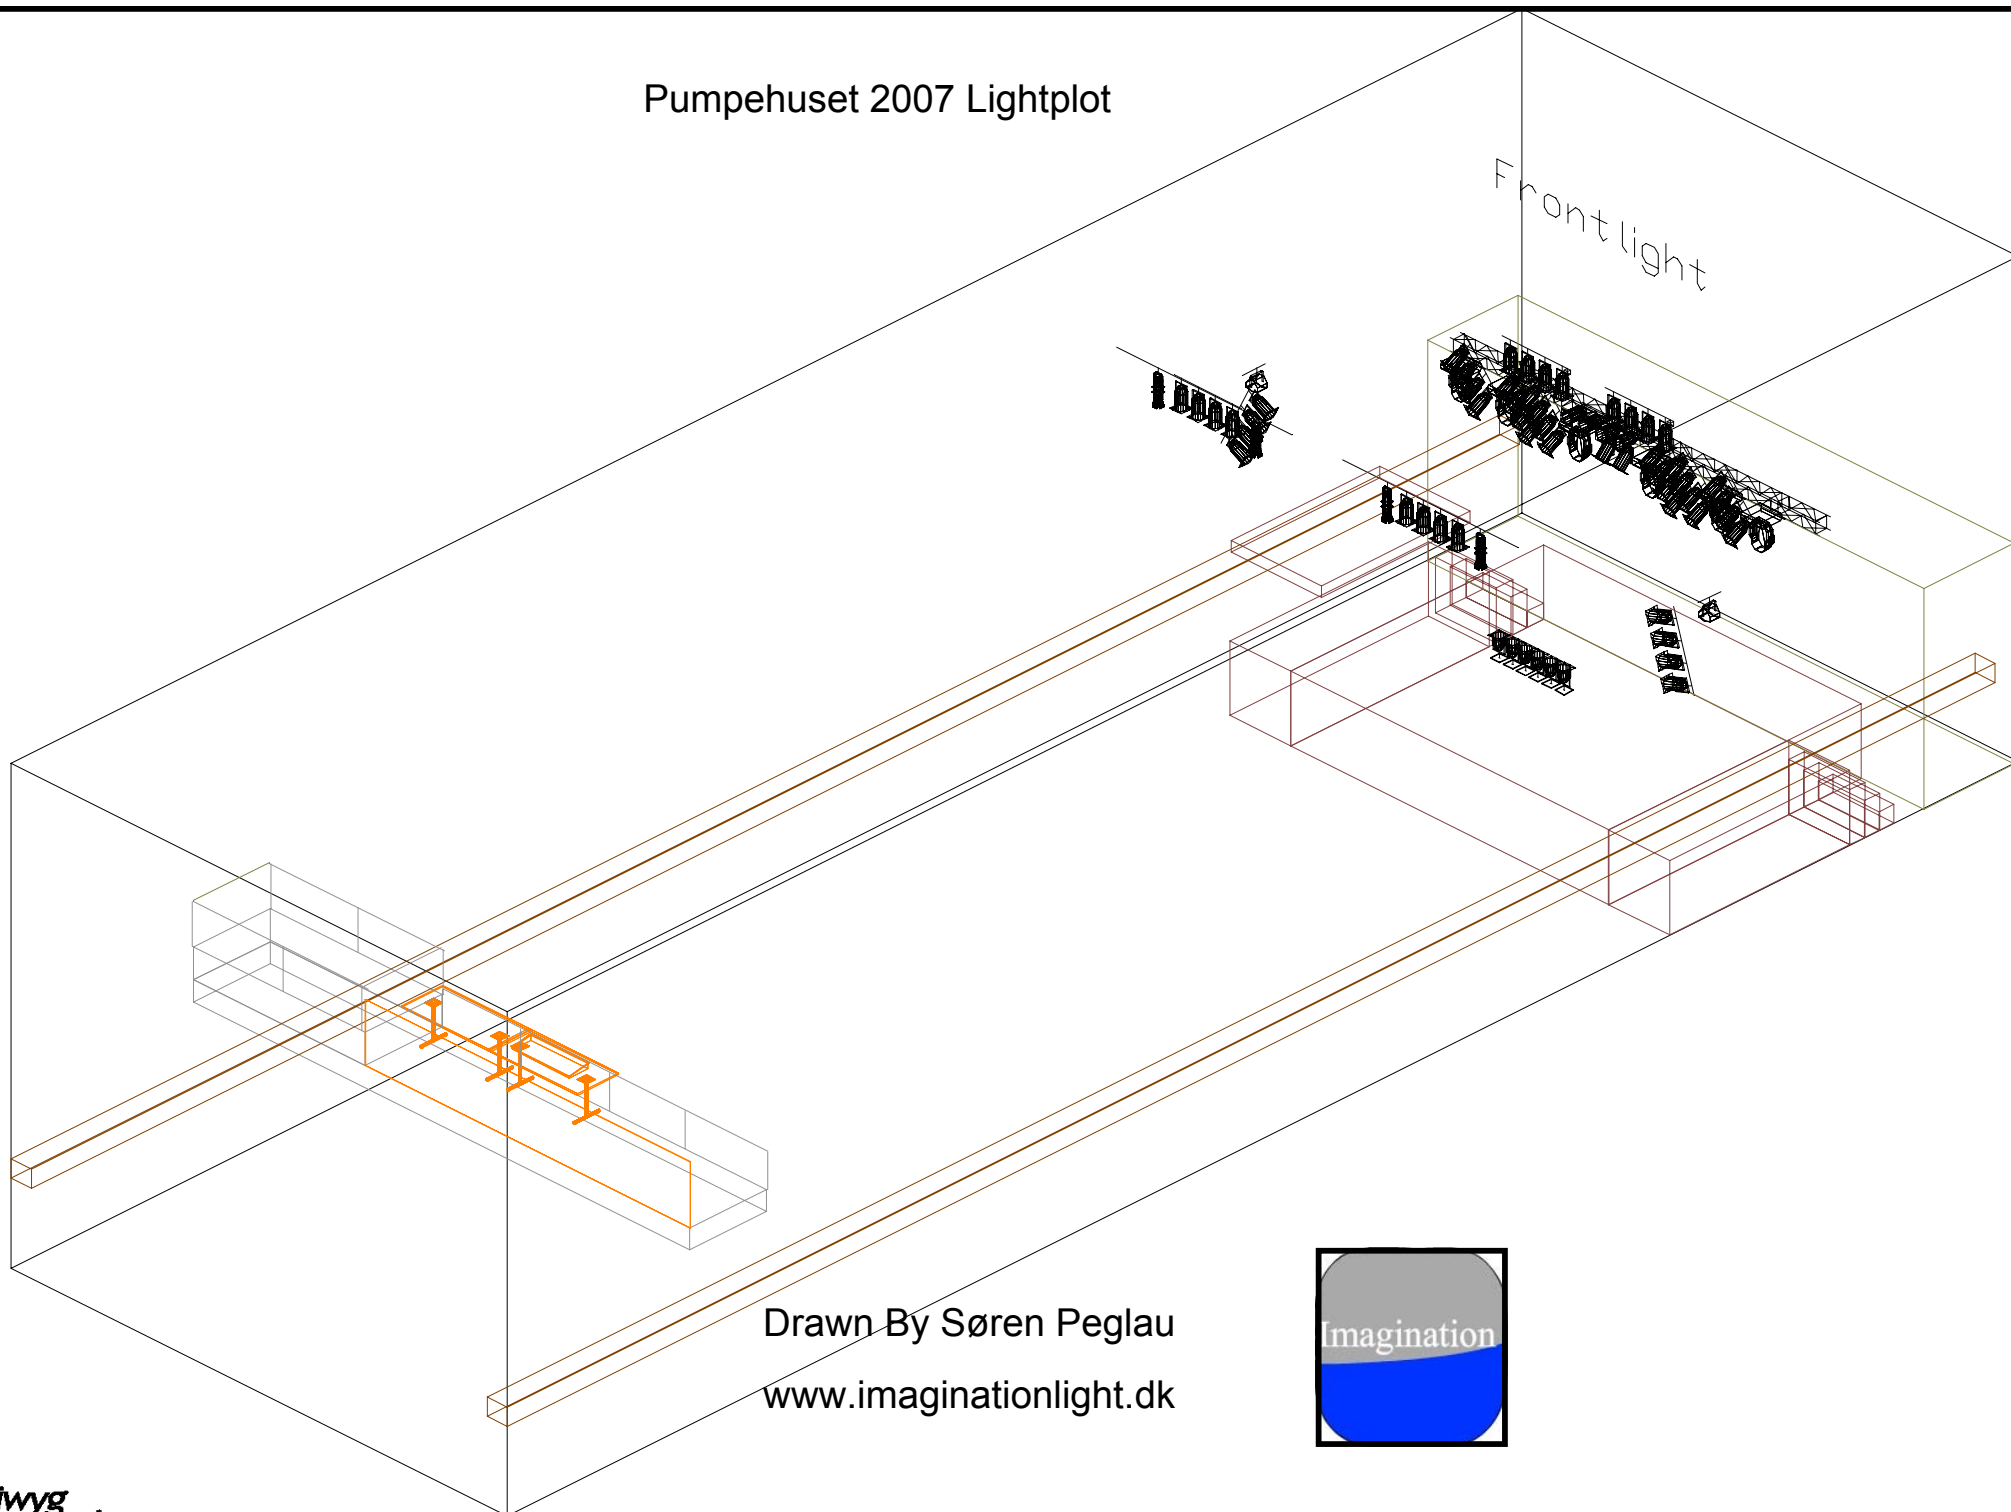

Pumpehuset 2007 Lightplot

Drawn By Søren Peglau
www.imaginationlight.dk

Pumpehuset 2007 Lightplot

Drawn By Søren Peglau
www.imaginationlight.dk

Pumpehuset 2007 Lightplot

Drawn By Søren Peglau
www.imaginationlight.dk