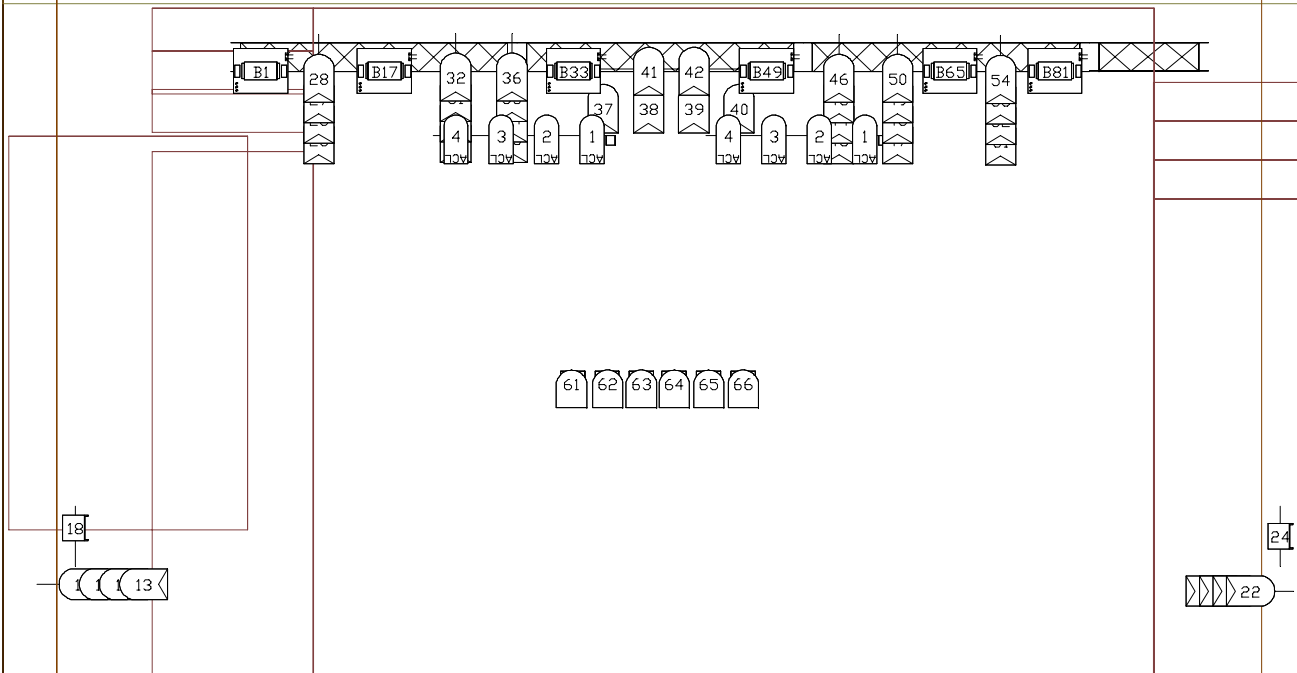

Pumpehuset 2007 Lightplot

Drawn By Søren Peglau
www.imaginationlight.dk

Pumpehuset 2007 Lightplot

Drawn By Søren Peglau
www.imaginationlight.dk

Pumpehuset 2007 Lightplot

Drawn By Søren Peglau
www.imaginationlight.dk