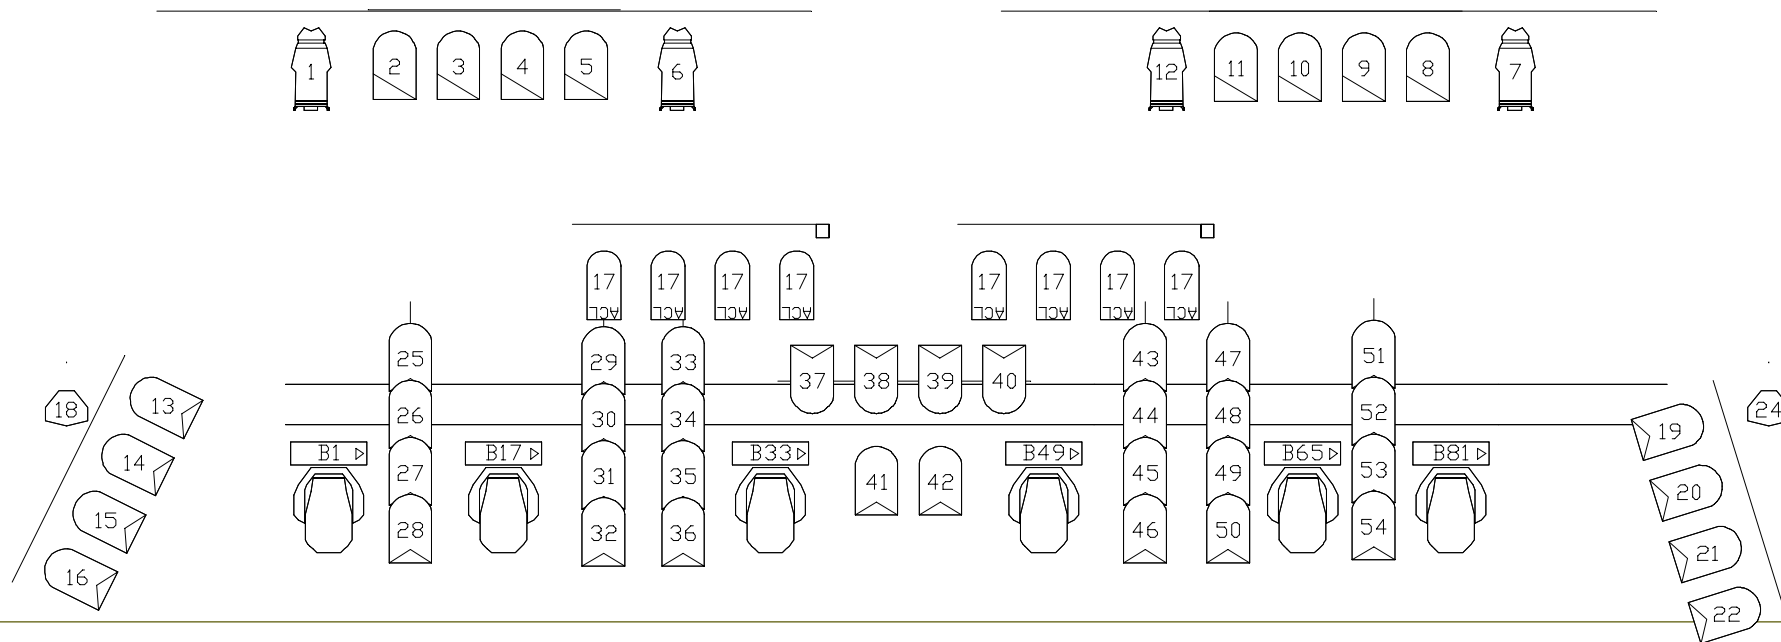

Pumpehuset 2007 Lightplot

Drawn By Søren Peglau
www.imaginationlight.dk

Pumpehuset 2007 Lightplot

Drawn By Søren Peglau
www.imaginationlight.dk

Pumpehuset 2007 Lightplot

Drawn By Søren Peglau
www.imaginationlight.dk